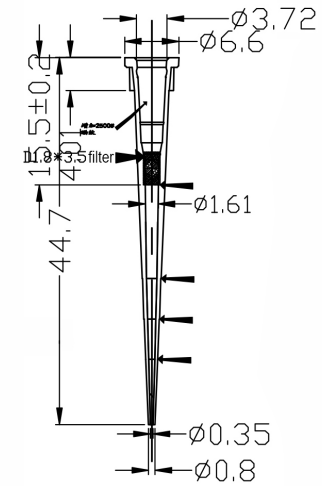

PLP-1000L-C-F
Pipette Tips
1000µL Long with Filter
in racks 50 x 96 Tips

PLP-200L-C-F
Pipette Tips
200µL with Filter
in racks 100 x 96 Tips

PLP-100L-C-F
Pipette Tips
100µL with Filter
in racks 100 x 96 Tips

PLP-20L-C-F
Pipette Tips
20µL with Filter
in racks 100 x 96 Tips

PLP-10L-C-F
Pipette Tips
10µL Long with Filter
in racks 100 x 96 Tips