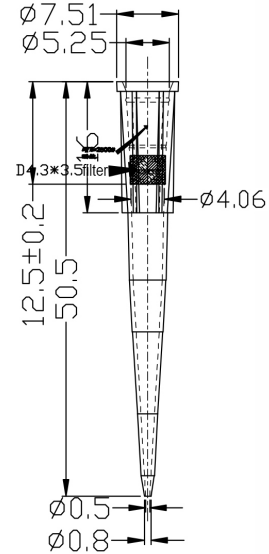

PLP-1000L-C-F
Pipette Tips
1000µL Long with Filter
in racks 50 x 96 Tips

PLP-200L-C-F
Pipette Tips
200µL with Filter
in racks 100 x 96 Tips

PLP-100L-C-F
Pipette Tips
100µL with Filter
in racks 100 x 96 Tips

PLP-20L-C-F
Pipette Tips
20µL with Filter
in racks 100 x 96 Tips

PLP-10L-C-F
Pipette Tips
10µL Long with Filter
in racks 100 x 96 Tips