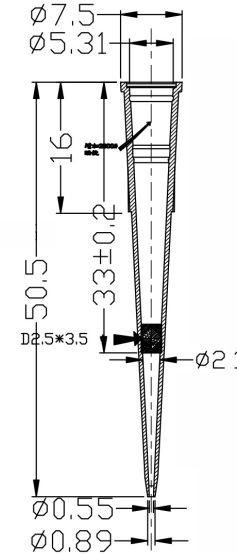

PLP-1000L-C-F
Pipette Tips
1000µL Long with Filter
in racks 50 x 96 Tips

PLP-200L-C-F
Pipette Tips
200µL with Filter
in racks 100 x 96 Tips

PLP-100L-C-F
Pipette Tips
100µL with Filter
in racks 100 x 96 Tips

PLP-20L-C-F
Pipette Tips
20µL with Filter
in racks 100 x 96 Tips

PLP-10L-C-F
Pipette Tips
10µL Long with Filter
in racks 100 x 96 Tips