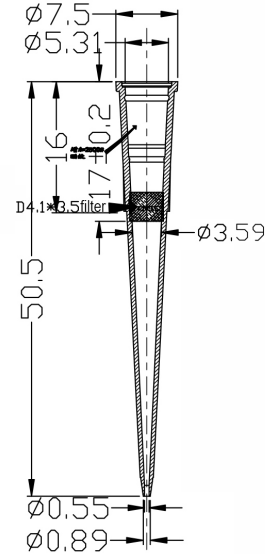

PLP-1000L-C-F
Pipette Tips
1000µL Long with Filter
in racks 50 x 96 Tips

PLP-200L-C-F
Pipette Tips
200µL with Filter
in racks 100 x 96 Tips

PLP-100L-C-F
Pipette Tips
100µL with Filter
in racks 100 x 96 Tips

PLP-20L-C-F
Pipette Tips
20µL with Filter
in racks 100 x 96 Tips

PLP-10L-C-F
Pipette Tips
10µL Long with Filter
in racks 100 x 96 Tips